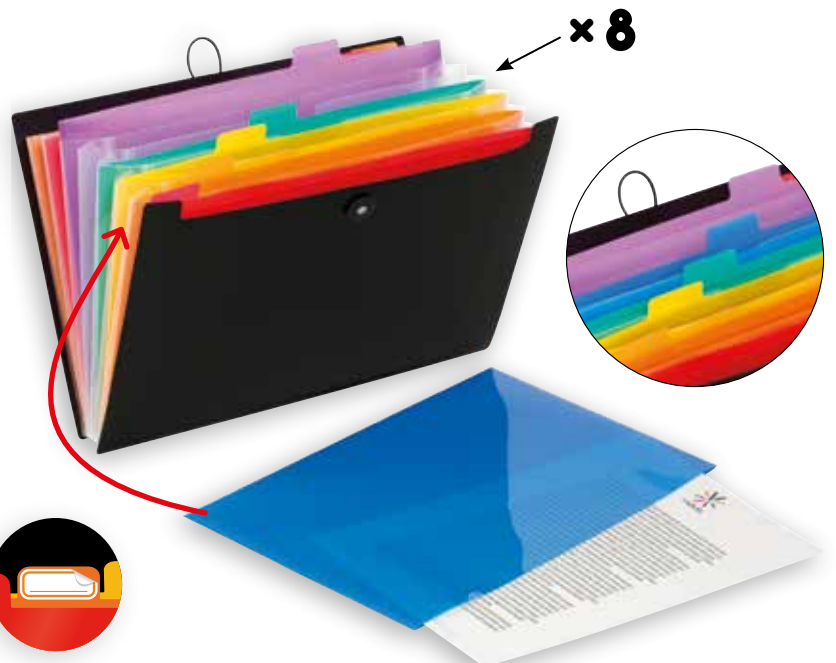

TRIEUR EXTENSIBLE "ZIP CASE" A4 35 x 24,5 cm
Polypropylène 8/10
Poche filet zippée
Fermeture bouton + élastique réglable
A4 "ZIP CASE" EXPANDING FILE
PP 0,8 - Zipped net pocket
Adjustable elastic closure

REF.				
998067 05		8	12	

TRIEUR EXTENSIBLE "SWITCH CASE" A4 35 x 24,5 cm
Polypropylène 8/10
Compartiments amovibles
Fermeture bouton + élastique réglable
A4 "SWITCH CASE" EXPANDING FILE
PP 0,8 - Removable compartments
Adjustable elastic closure

REF.				
999067 05		8	12