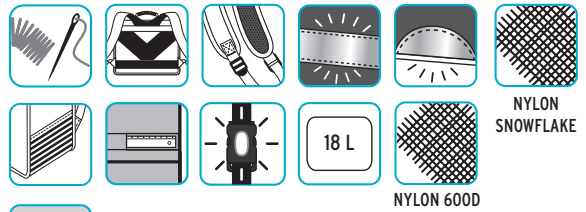

NOUVEAU  
NEW

CARTABLE 38 CM  
SCHOOLBAG 38 CM

328 318 26  3  
38 x 32 x 15 cm

3 135253 283188

NYLON  
SNOWFLAKE

NYLON 600D

2

2 COMPARTMENTS  
2 COMPARTMENTS